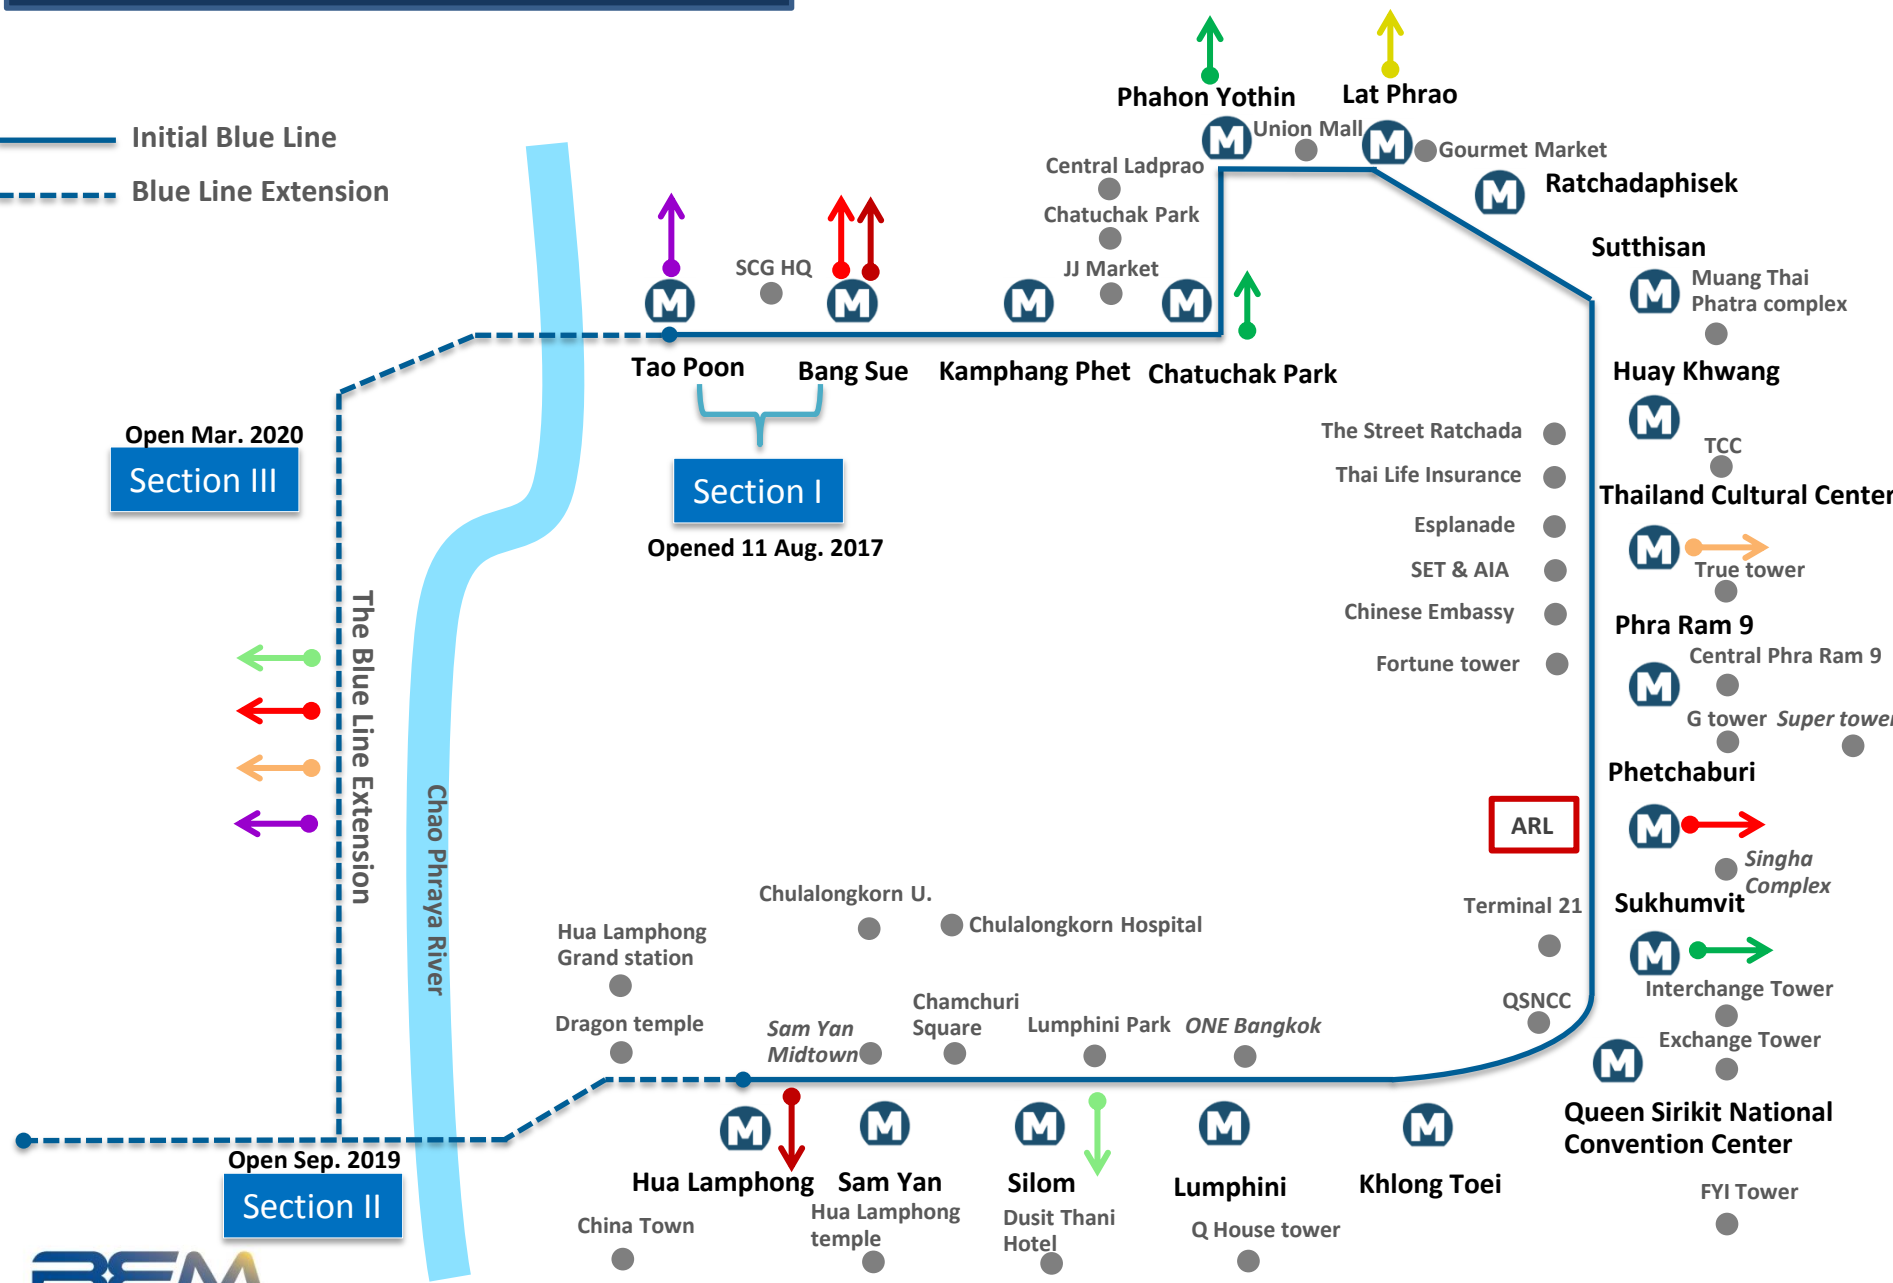

Map of Initial Blue Line (IBL)

— Initial Blue Line
 - - - Blue Line Extension

Map of Blue Line Extension (BL EX)

Opened 11 Aug. 2017

Section I

-  Initial Blue Line
-  Blue Line Extension
-  Depot
-  Connect with Purple Line
-  Connect with Light Green Line
-  Connect with Light Red Line
-  Connect with Dark Red Line
-  Connect with Orange Line
-  Connect with Airport Rail Link
-  Connect with Yellow Line

Open Mar. 2020

Section III

Open Sep. 2019

Section II