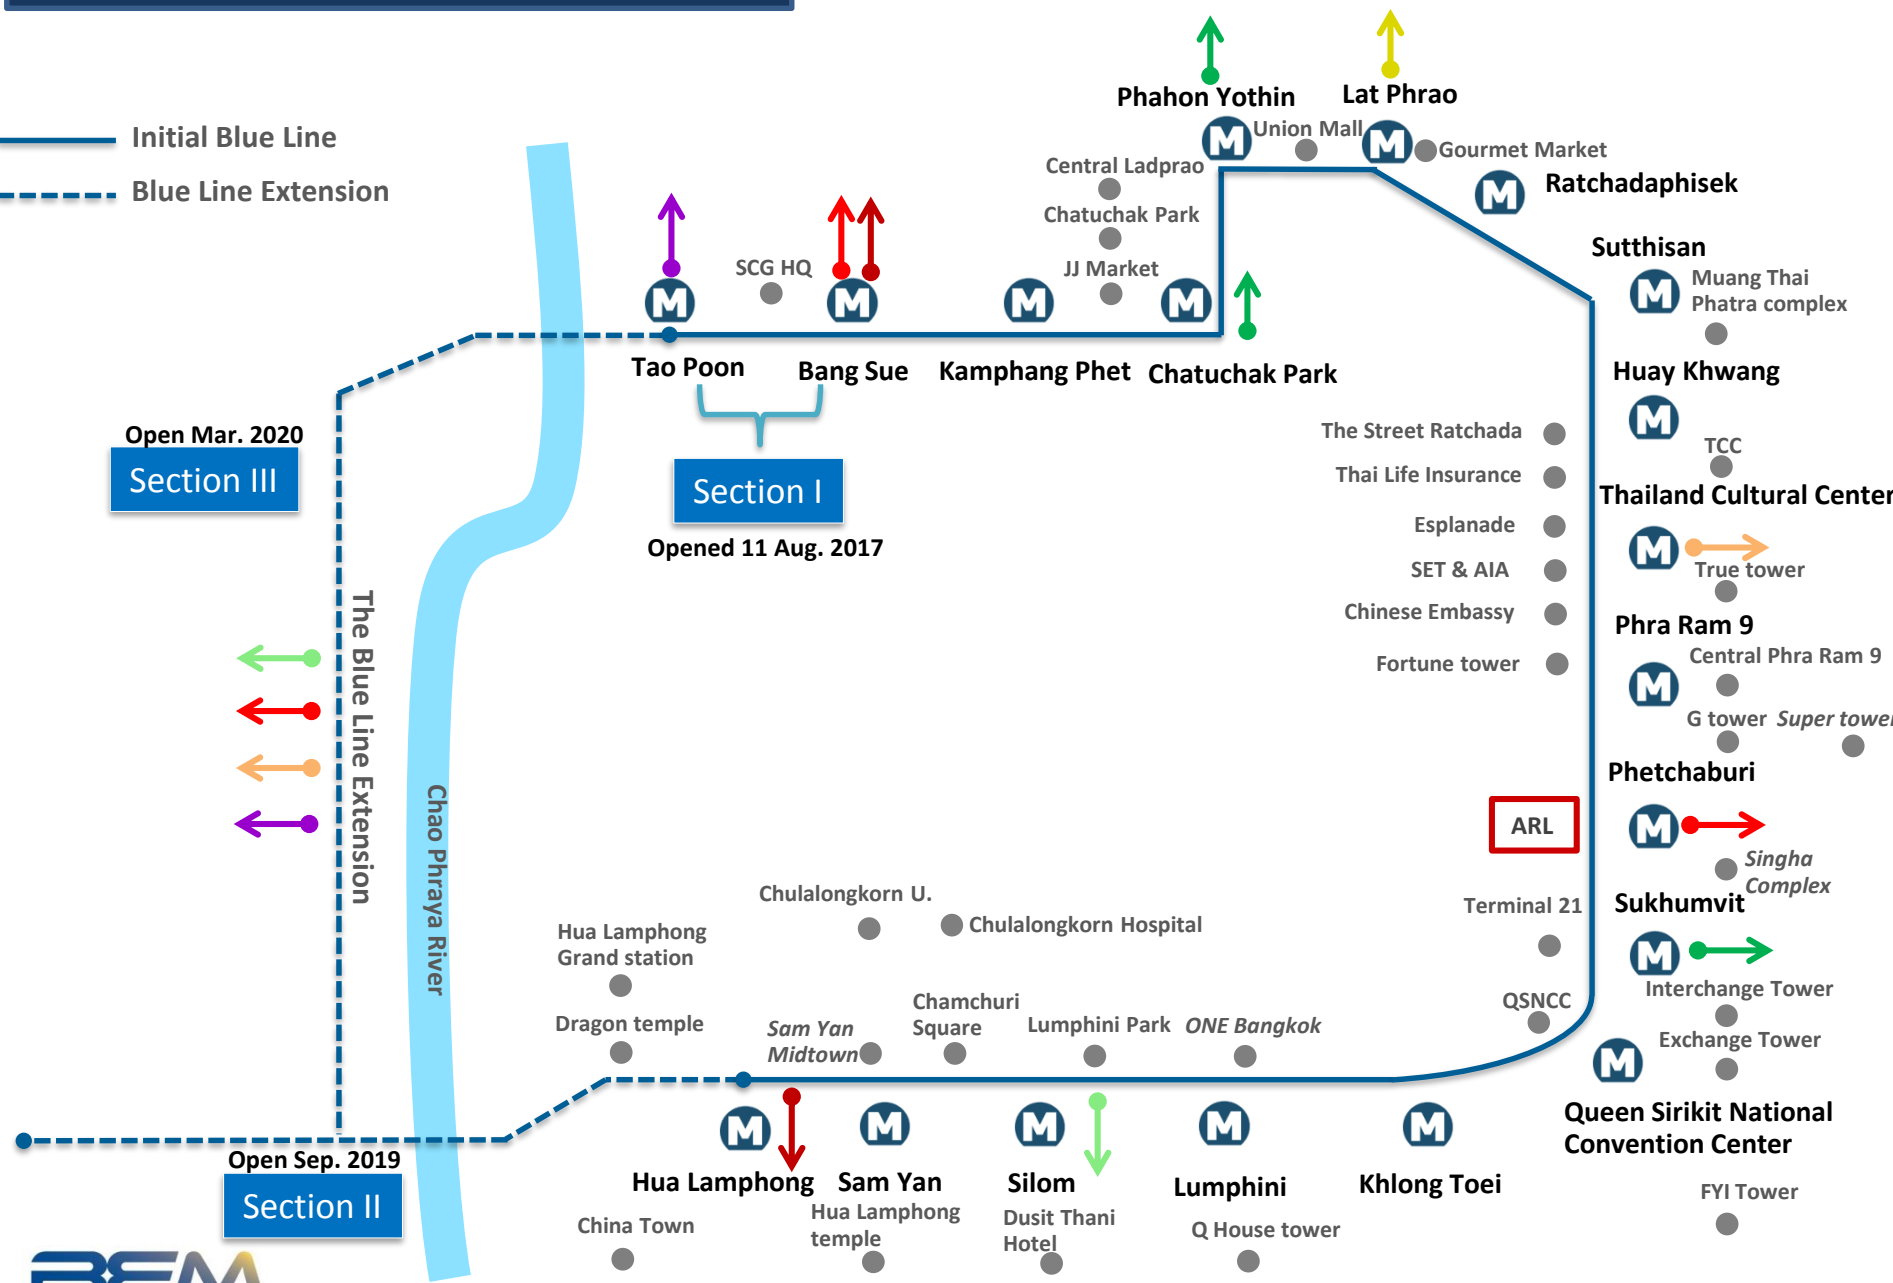

Map of Initial Blue Line (IBL)

— Initial Blue Line
 - - - Blue Line Extension

Map of Blue Line Extension (BL EX)

Opened 11 Aug. 2017

Section I

-  Initial Blue Line
-  Blue Line Extension
-  Depot
-  Connect with Purple Line
-  Connect with Light Green Line
-  Connect with Light Red Line
-  Connect with Dark Red Line
-  Connect with Orange Line
-  Connect with Airport Rail Link
-  Connect with Yellow Line

Open Mar. 2020

Section III

Open Sep. 2019

Section II