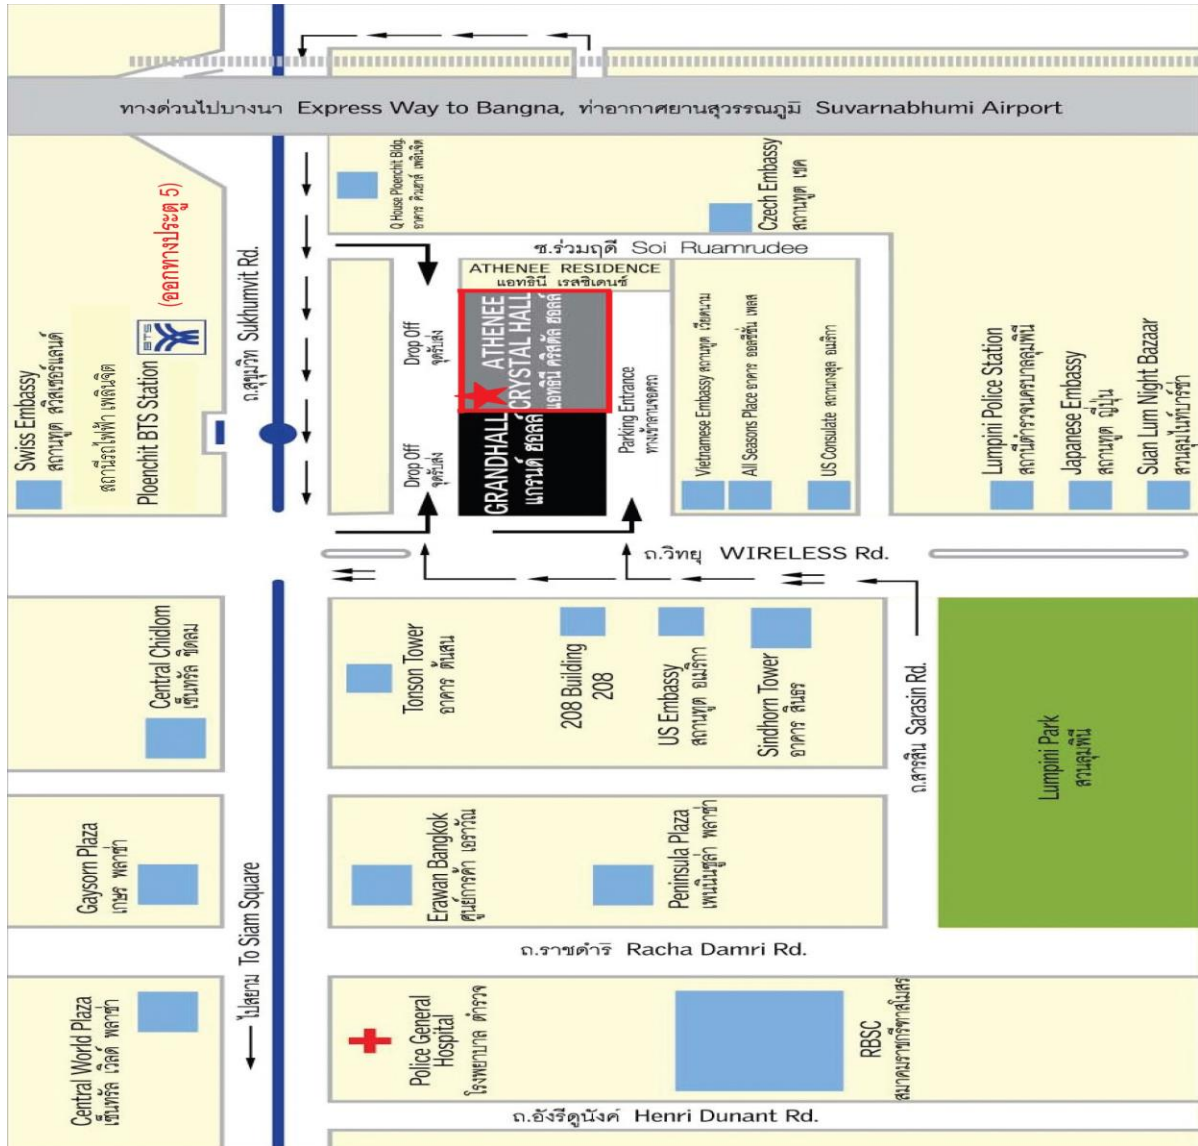

(Translation)

Attachment 14

Meeting Place
Plaza Athénée, A Royal Méridien Hotel

Travel Instructions:

- **BTS Skytrain :** Ploenchit BTS Station (Exit 5 to Mahatun Plaza)
- **Bus :** Passenger Bus Nos. 62 (in front of the Hotel), 511, 40 (passing Ploenchit Road)
- **Car :** Parking space available.