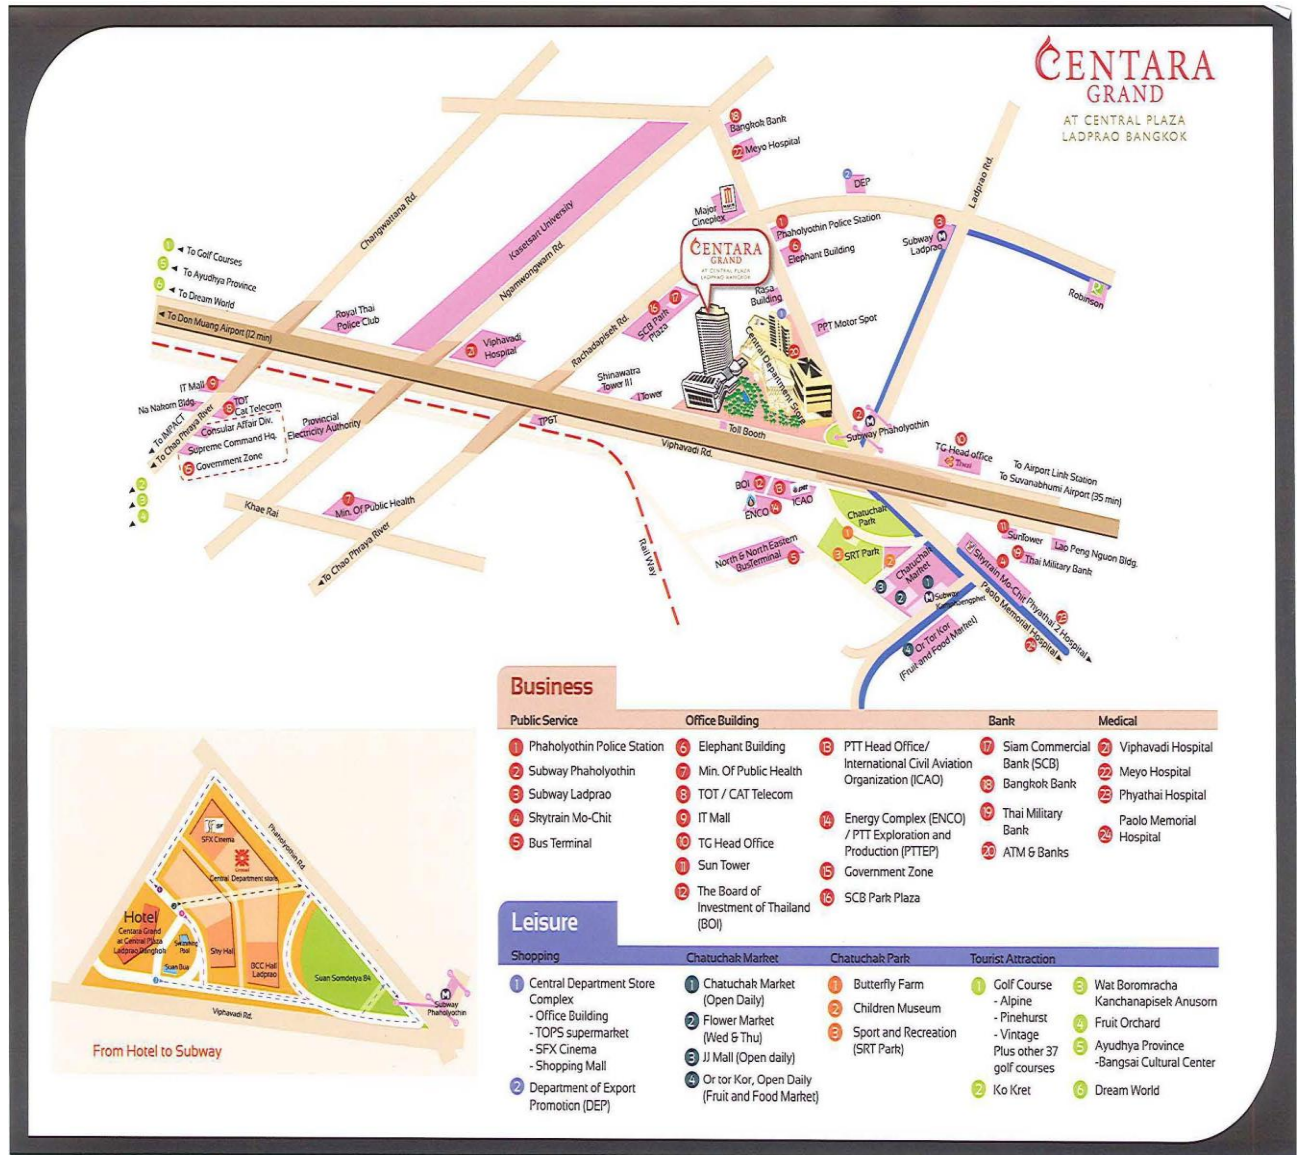

**A Map of the Meeting venue  
(Centara Grand at Central Plaza Ladprao Bangkok)**

- **The Metropolitan Rapid Transit (MRT)** : MRT Phaholyothin station (reached by following exit no. 3.) and walking distance from MRT station just 600 metre to Hotel or waiting for the shuttle bus.
- **Bus** : Take no. 34, 39, 59, 503, 543 A, 107, 129, 29, 510, 555, 8, 92, 145, 27, 502, 44, 517, 191, 136, 529, 38, 63, 545, 104, 24
- **Car**: Centara Grand at Central Plaza Ladprao has its own parking area or the Central Plaza Shopping Mall parking area.