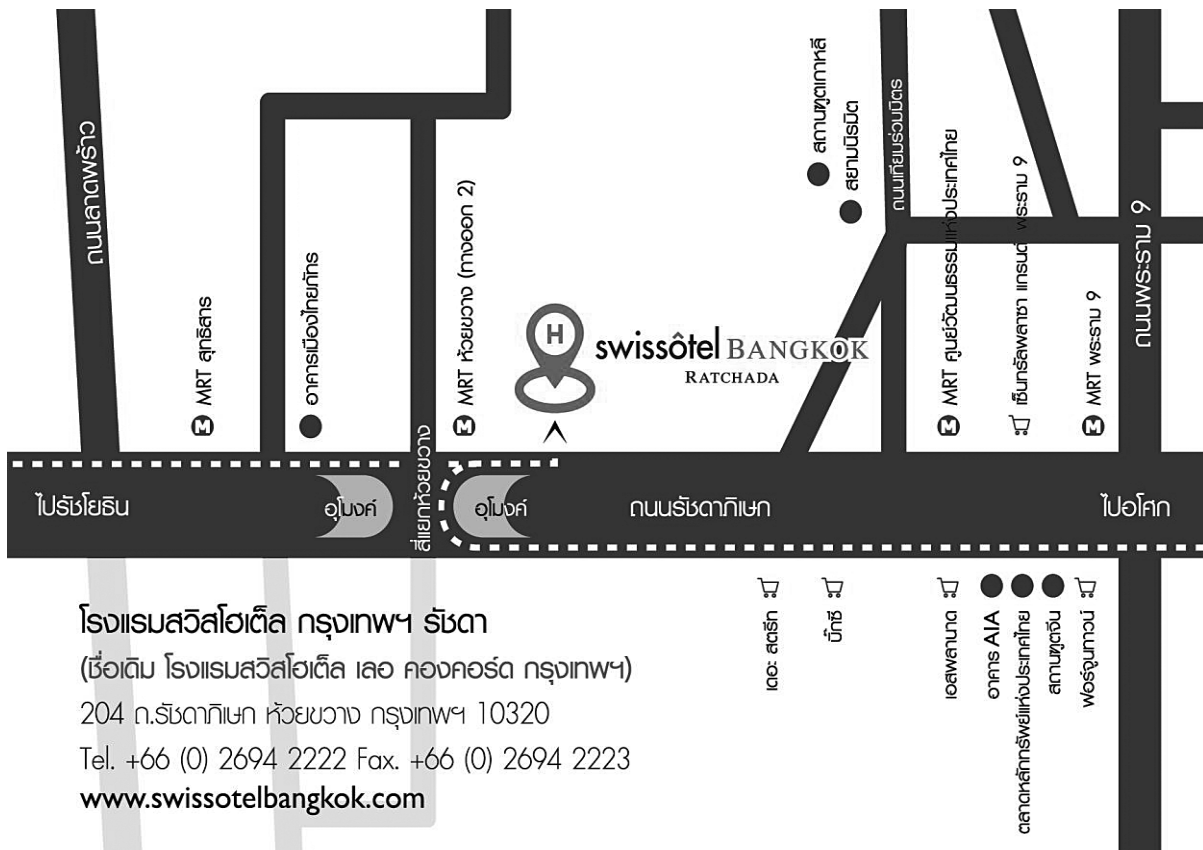

**Map of the meeting venue
(Swissôtel Bangkok Ratchada Hotel)**

- **The Metropolitan Rapid Transit (MRT)** : MRT Huai Kwang station (reached by following exit no. 2. to Le Concorde Building)
- **Bus** : Take no.12 13 73 122 136 137 175 185 and 206
- **Air-Conditioned Bus**: Take no.15 18 22 136 137 514 517 528 and 529
- **Car**: Swissôtel Bangkok Ratchada Hotel has its own parking area.